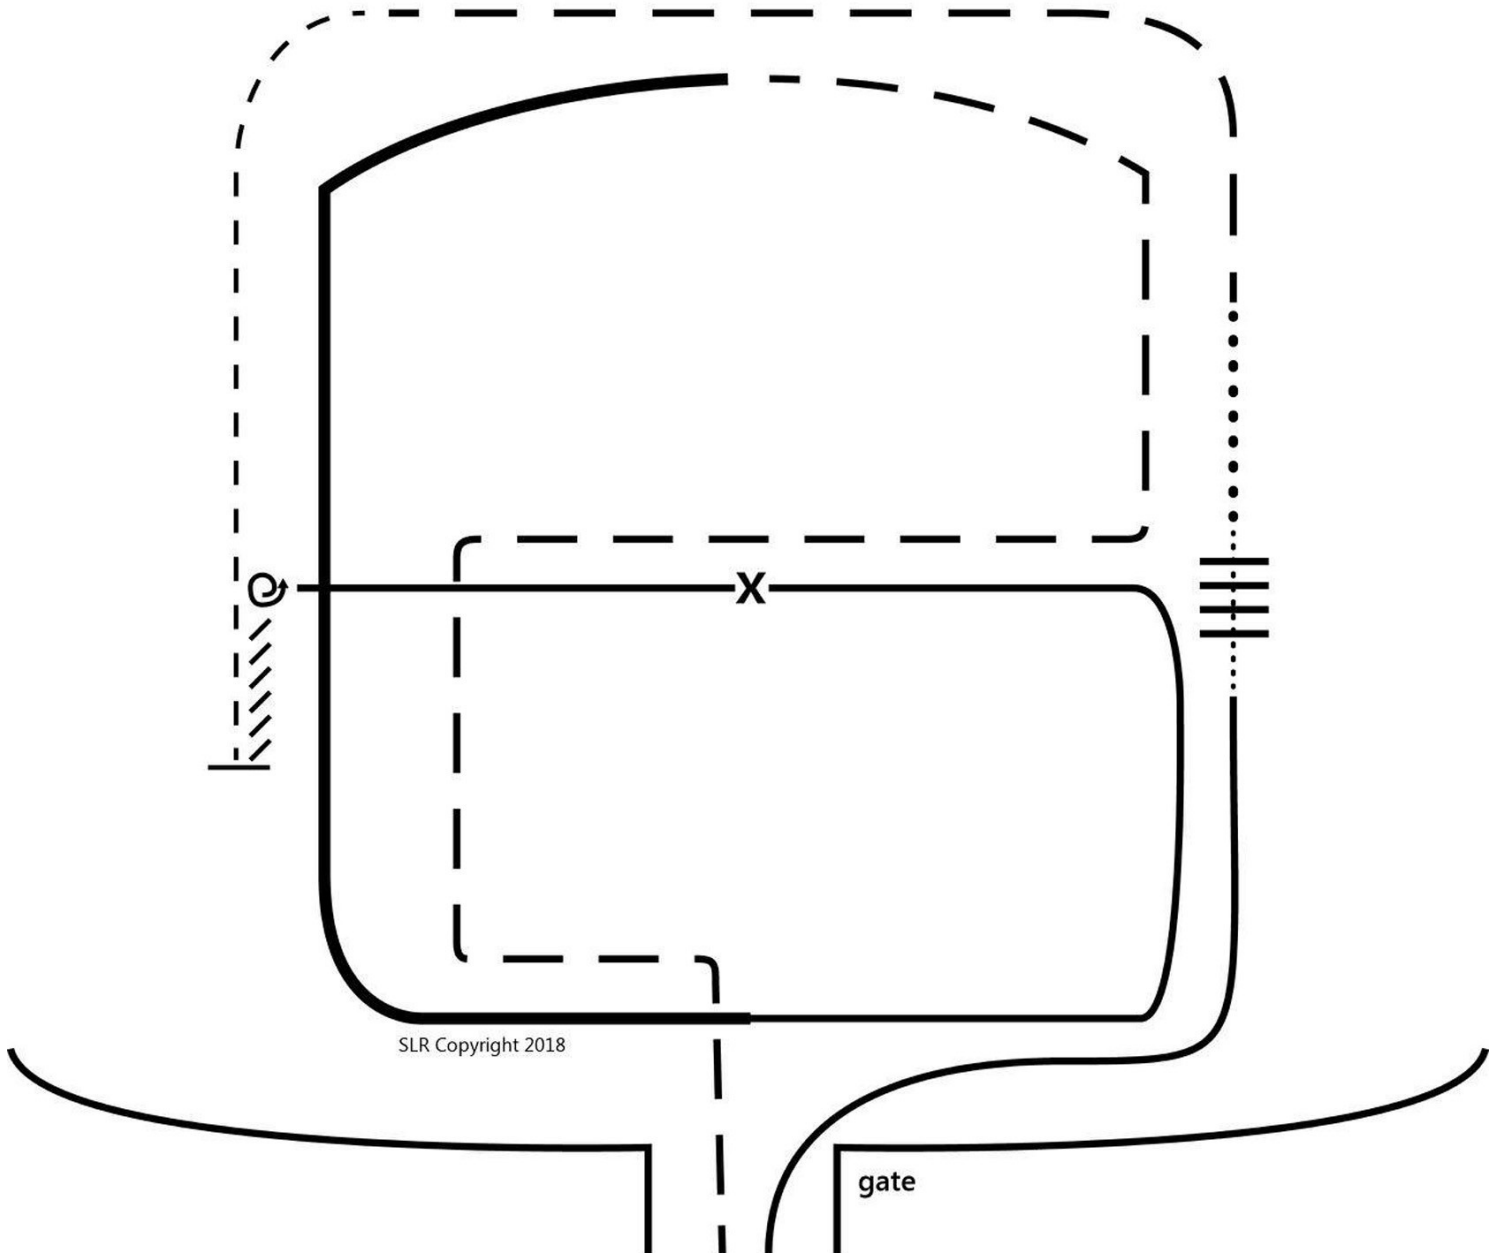

JUNE RANCH RIDING PATTERN

1. Enter arena on Left Lead
2. Walk over poles
3. Extend Walk
4. Extend Trot around end of arena
5. Before the corner, collect to Trot
6. Stop and Back to middle of arena

7. Turn 450 to left
8. Left Lead
9. Change leads in middle of arena
10. Right Lead
11. Extend Lope around left side of arena
12. Extend Trot corners and out of the arena