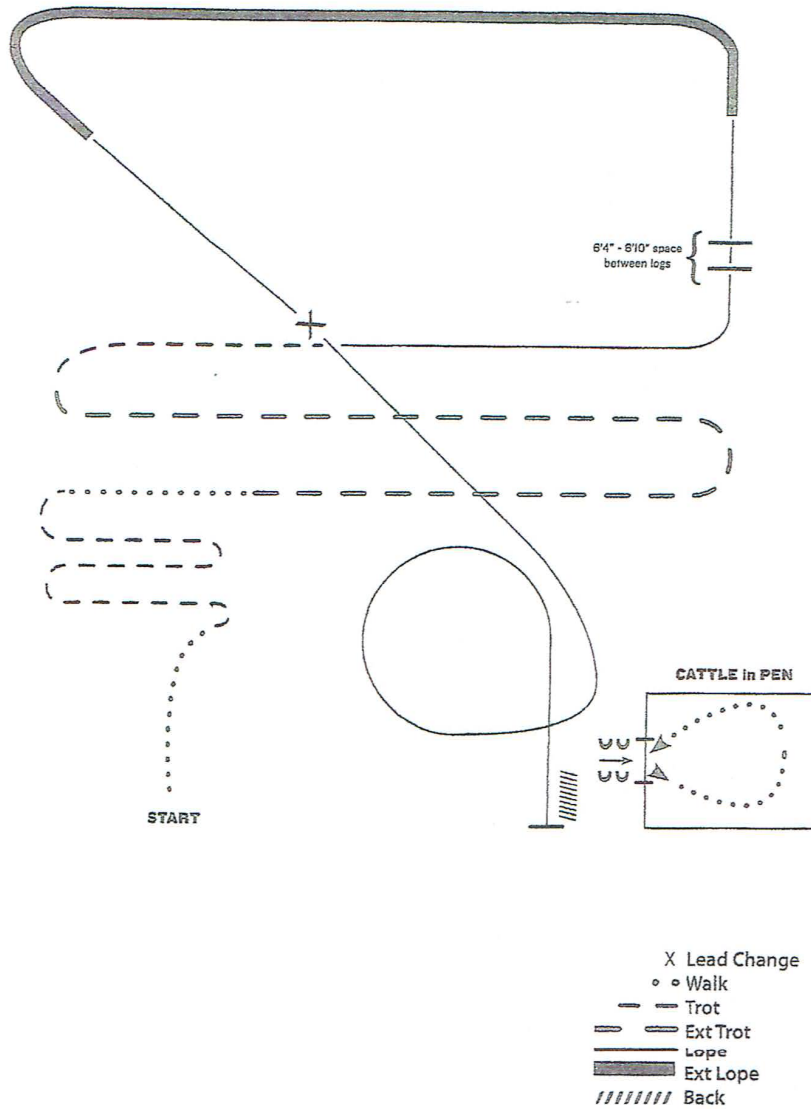

# WRHA RANCH RIDING PATTERN #11

1. Walk
2. Trot serpentine
3. Walk
4. Extended trot
5. Trot
6. Lope left lead
7. Lope over logs
8. Extended lope (left lead)
9. Collect lope, change leads (simple or flying)
10. Lope right lead
11. Lope circle
12. Stop and back
13. Side pass to gate, left hand push into pen
14. Walk through cattle, right hand push out

Note: The drawn description of the pattern is only intended for the general depiction of the pattern. Exhibitors should utilize the arena space to best exhibit their horses.