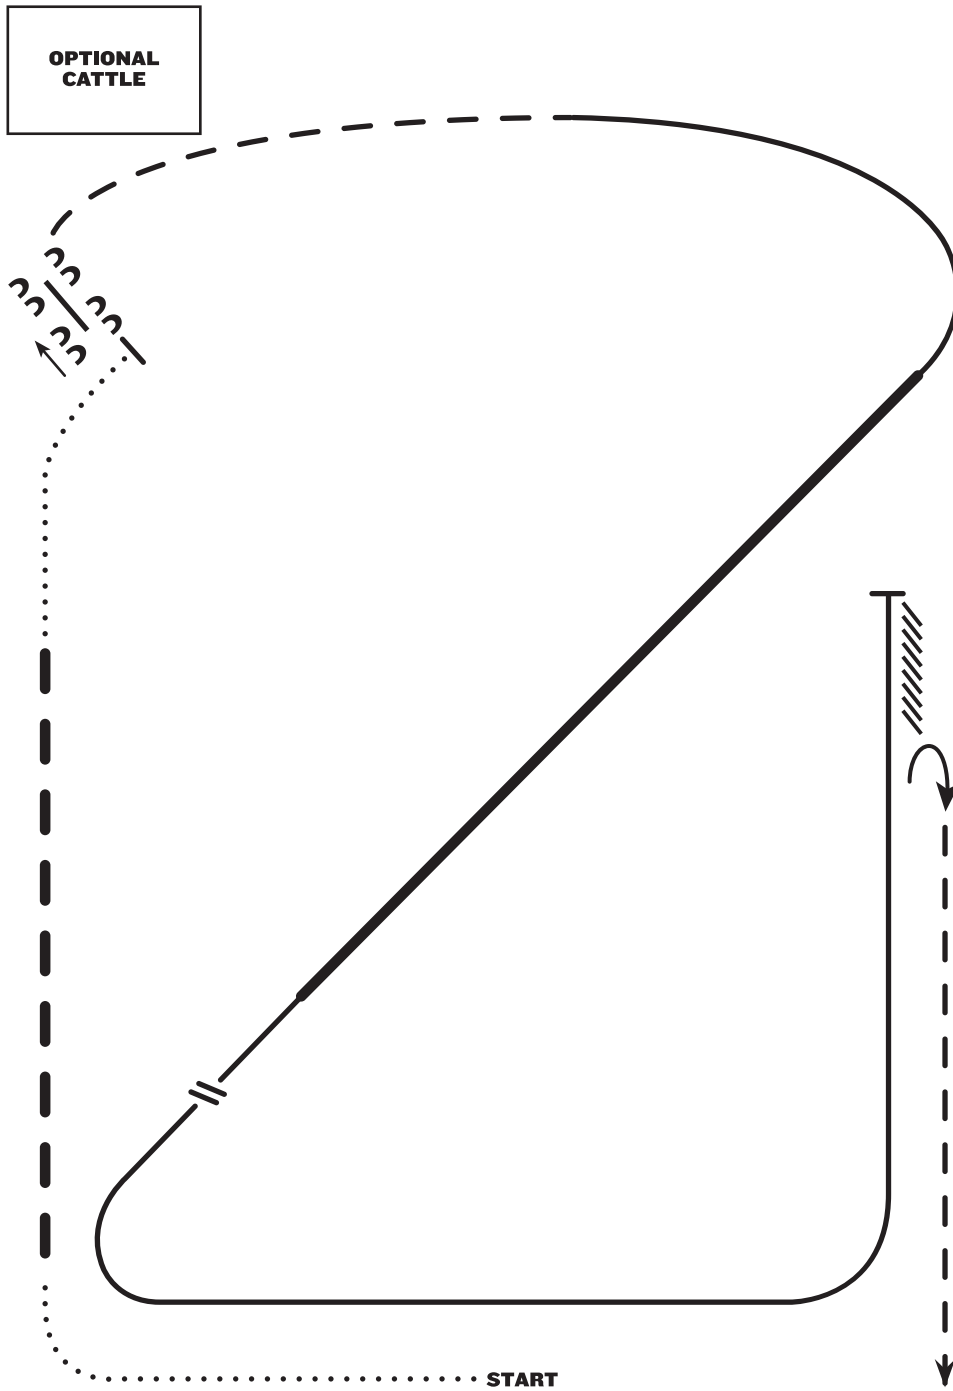

RANCH RIDING - PATTERN 10

LEGEND

.....	Walk
.....	Extended Walk
- - -	Trot
- - -	Extended Trot
————	Lope
————	Extended Lope
//////	Back
//	Lead Change

1. Walk
2. Extended trot
3. Walk
4. Stop, side pass left over log
5. Trot
6. Lope right lead
7. Extended lope right lead
8. Collect lope and change leads (simple or flying)
9. Lope left lead
10. Stop and back
11. 1/2 turn right
12. Trot

Note: The drawn description of this pattern is only intended for the general depiction of the pattern. Exhibitors should utilize the arena space to best exhibit their horses.